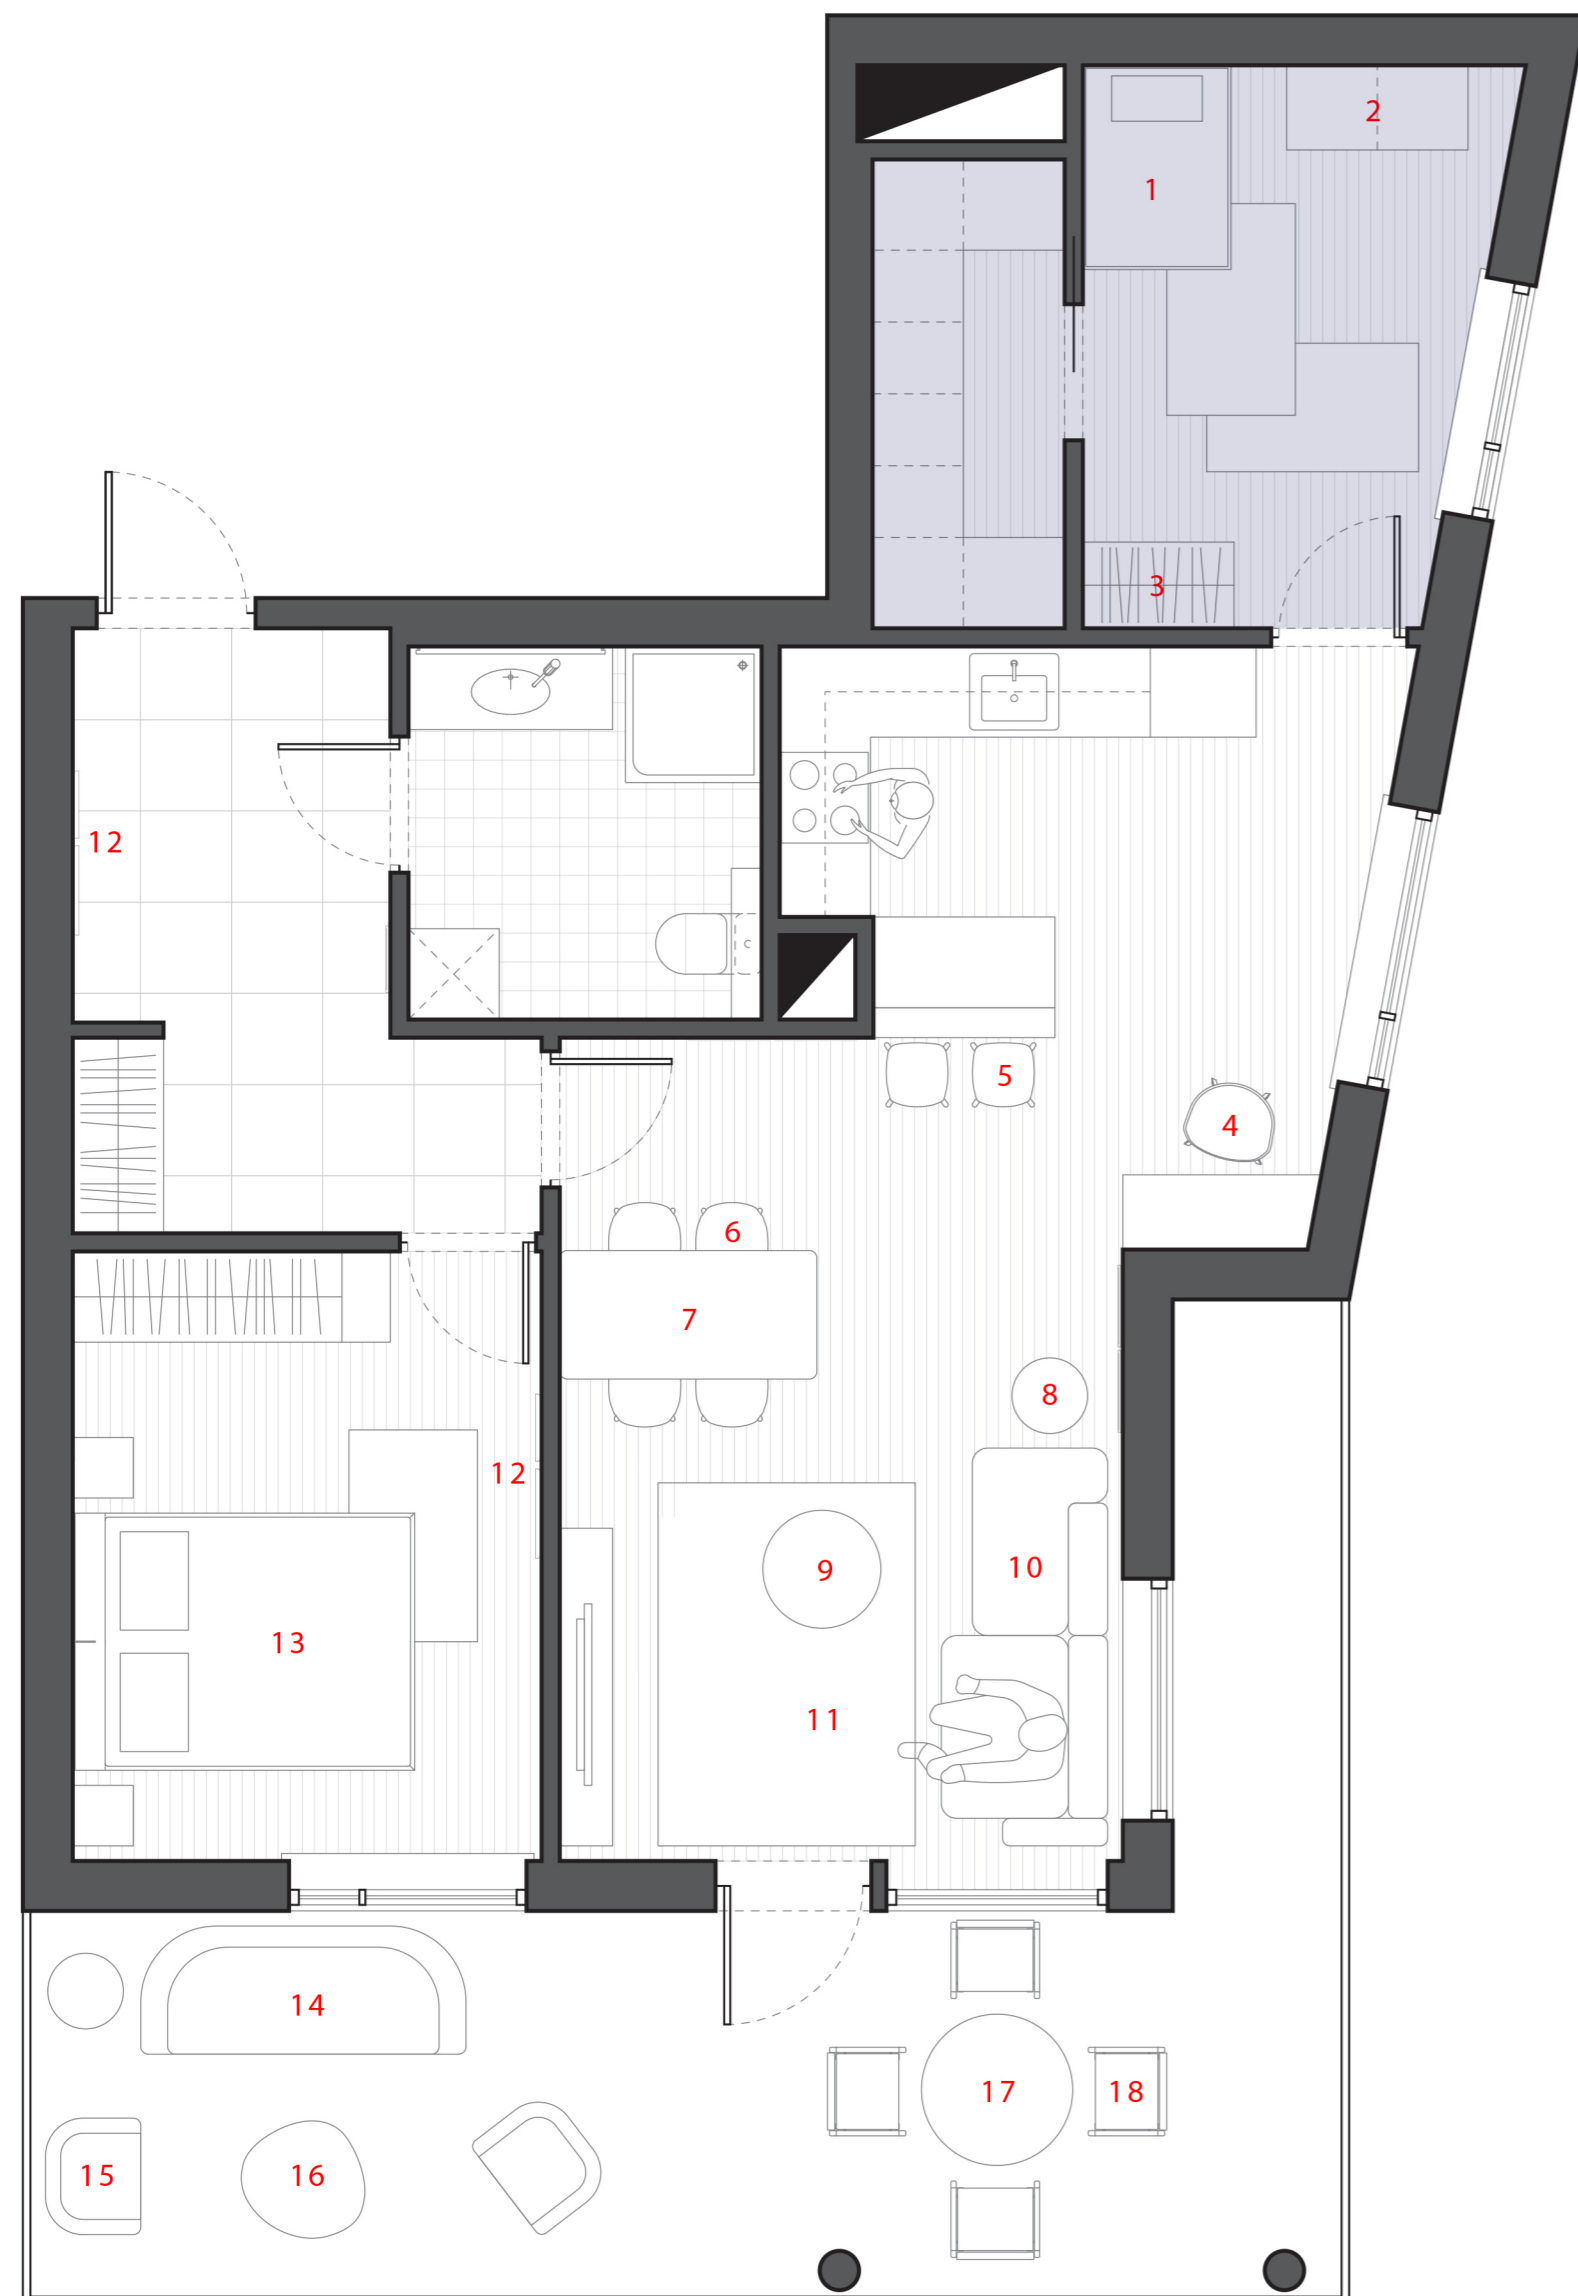

Floorplan

Legend

- 1.Hallway
- 2.Bathroom
- 3.Master bedroom
- 4.Storage
- 5.Baby's room
- 6.Kitchen
- 7.Working area
- 8.Living room
- 9.Balcony

Scale 1:50

Furniture Lists

Scale 1:50

1. BOSCO TOP COT LEBEBÈ
www.babyexpert.it
Quantity 1
Size: 113 X 98 X 135
Color: white/green

3. BOSCO LEBEBÈ WARDROBE
www.babyexpert.it
Quantity 1
Size: 192 X 57 X 100 cm
Color: white/green

2. BOSCO LEBEBÈ CHEST OF DRAWERS
www.babyexpert.it
Quantity 1
Size: 92 X 56 X 120 cm
Color: white/green

Furniture Lists

Scale 1:50

4. AAC 22 BLACK STAINED OAK VENEER
BLACK SIERRA SI1001 FIXED SEAT CUSHION
<http://hay.dk/ms-my>
Quantity 1

5. Form Barstool 65 cm black/oak
www.normann-copenhagen.com
Quantity 2

6. Chair Form Artisan
<http://www.artisan.ba>
Quantity 4
Finish: oak jahorina pigment AR1
With wooden seat CCNE1XXYY

7. 70/70 Table
www.muuto.com
Quantity 1
Size: 85 x 170 x 73 cm
Finishes: Oak/Black

8.. Tablo Table Small grey
www.normann-copenhagen.com
Quantity 1

9. Tablo Table Large black - black legs
www.normann-copenhagen.com
Quantity 1