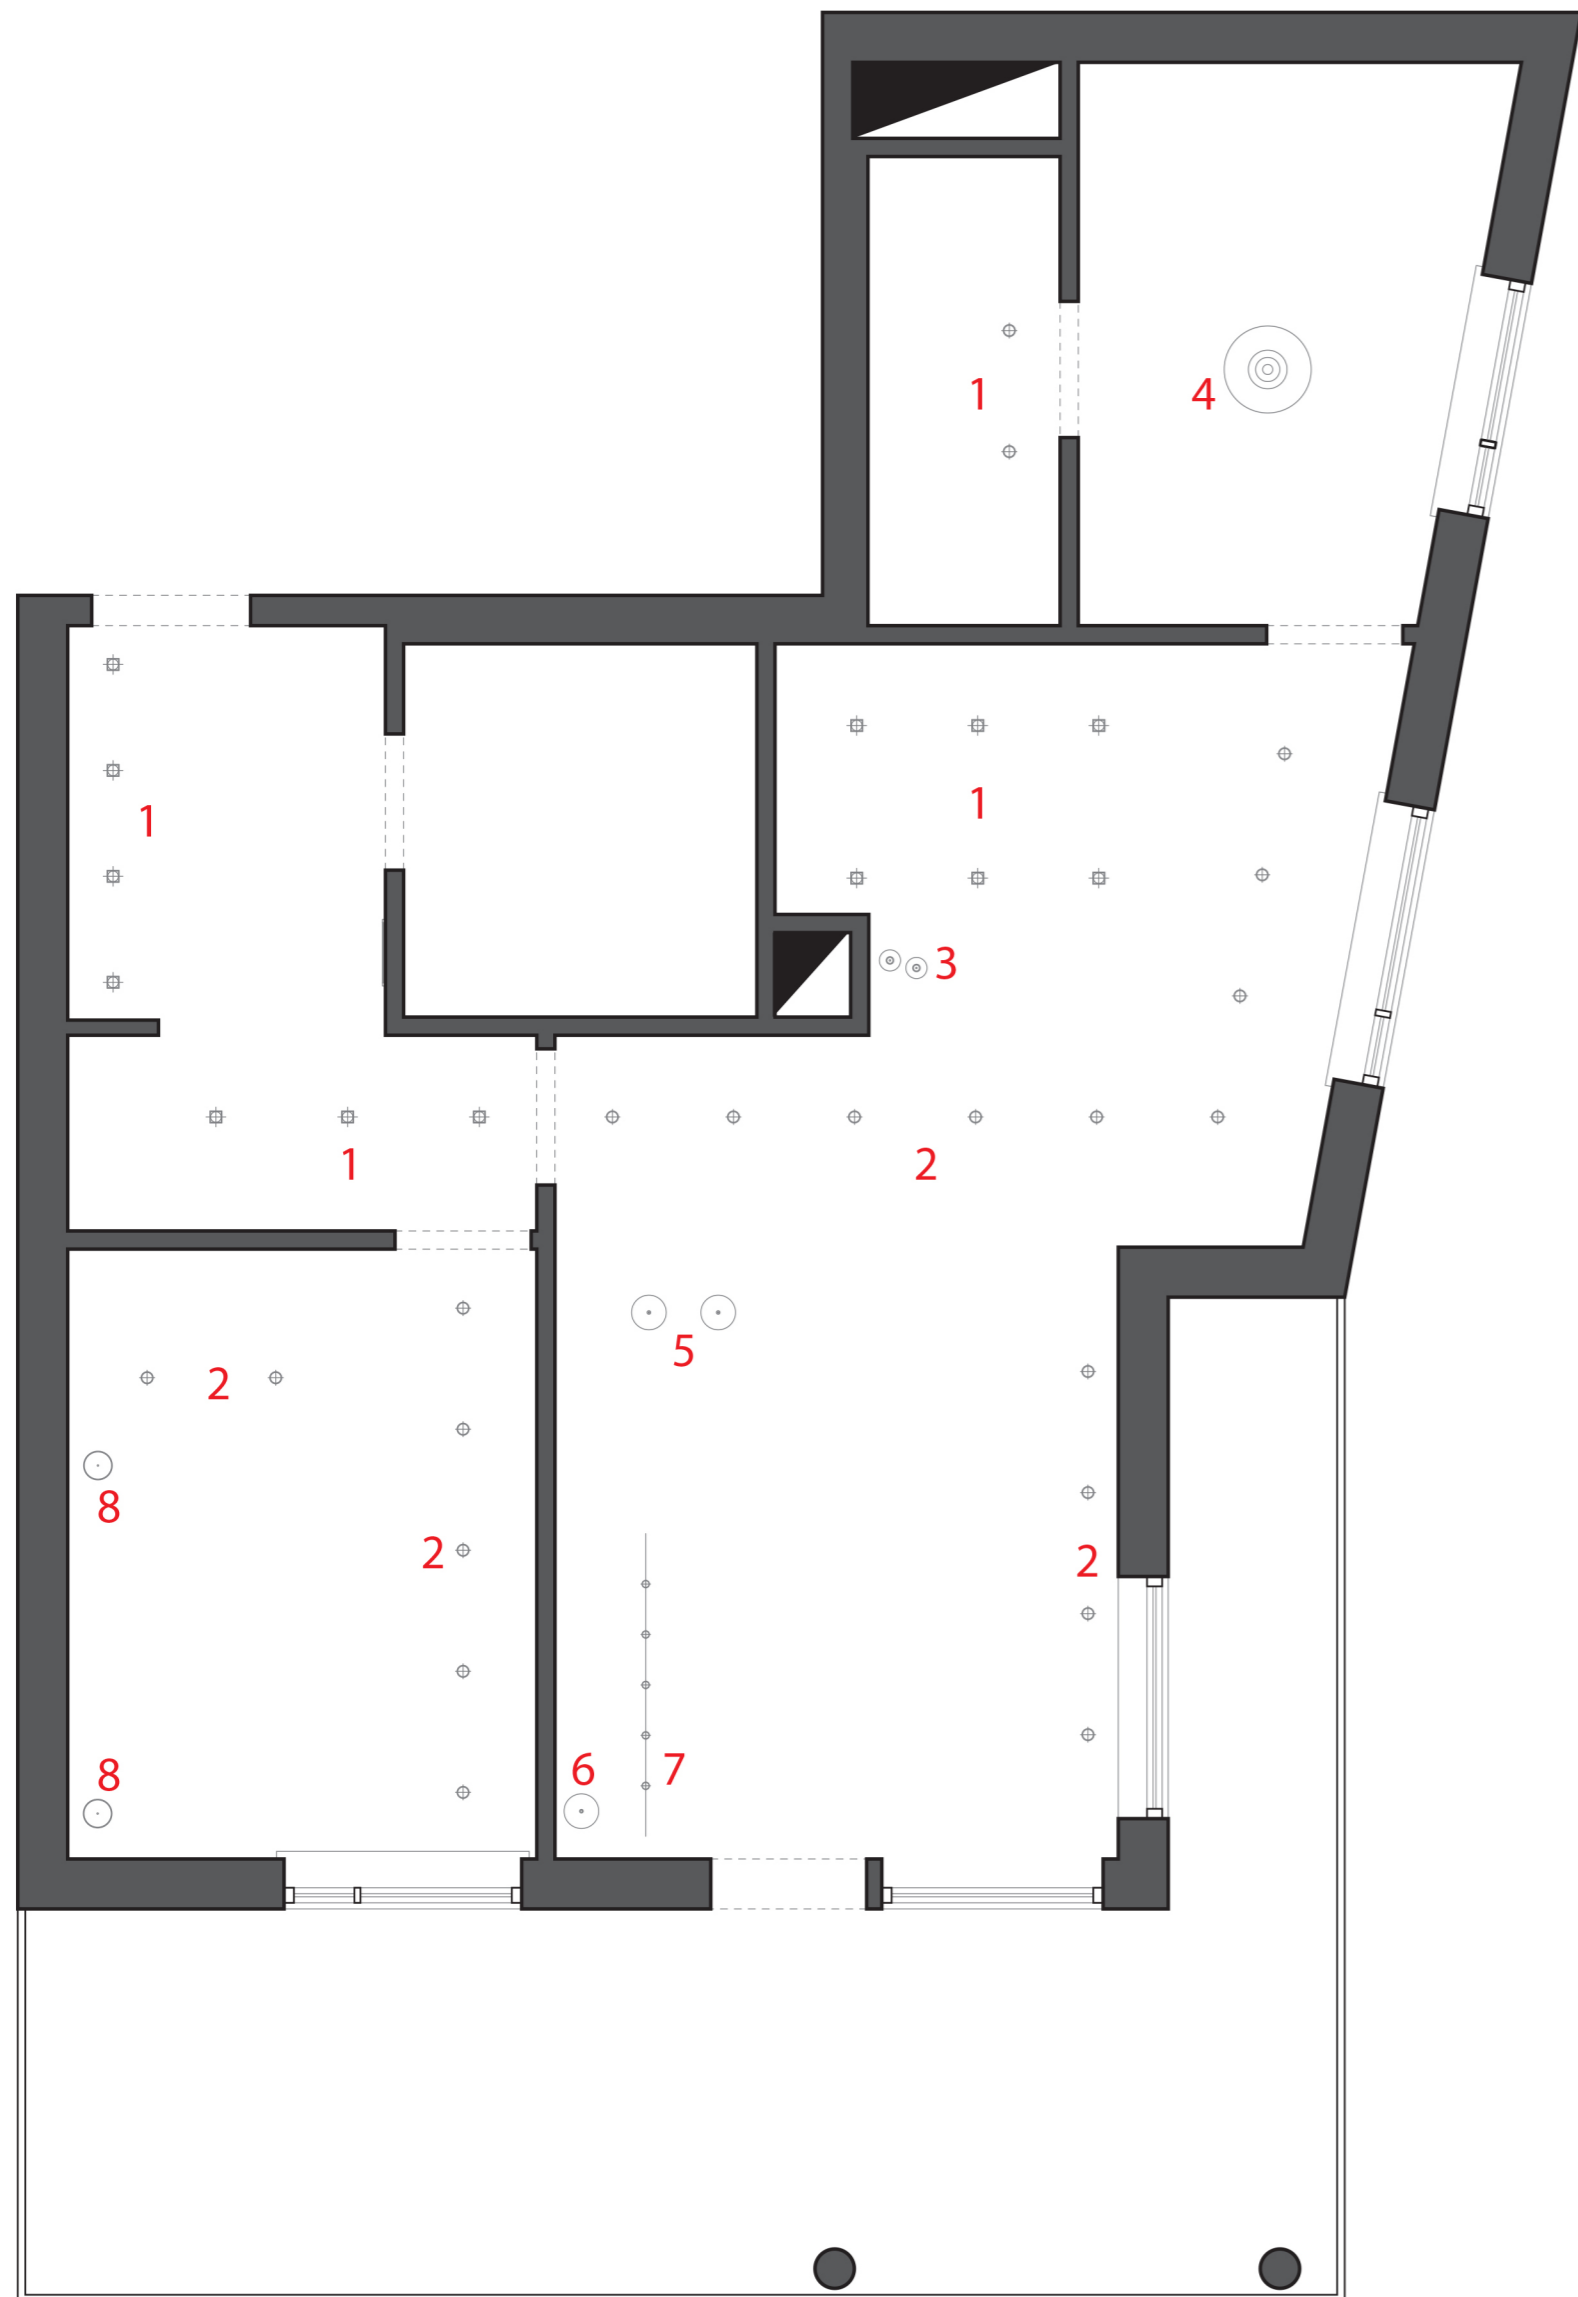

Lighting scheme

Scale 1:50