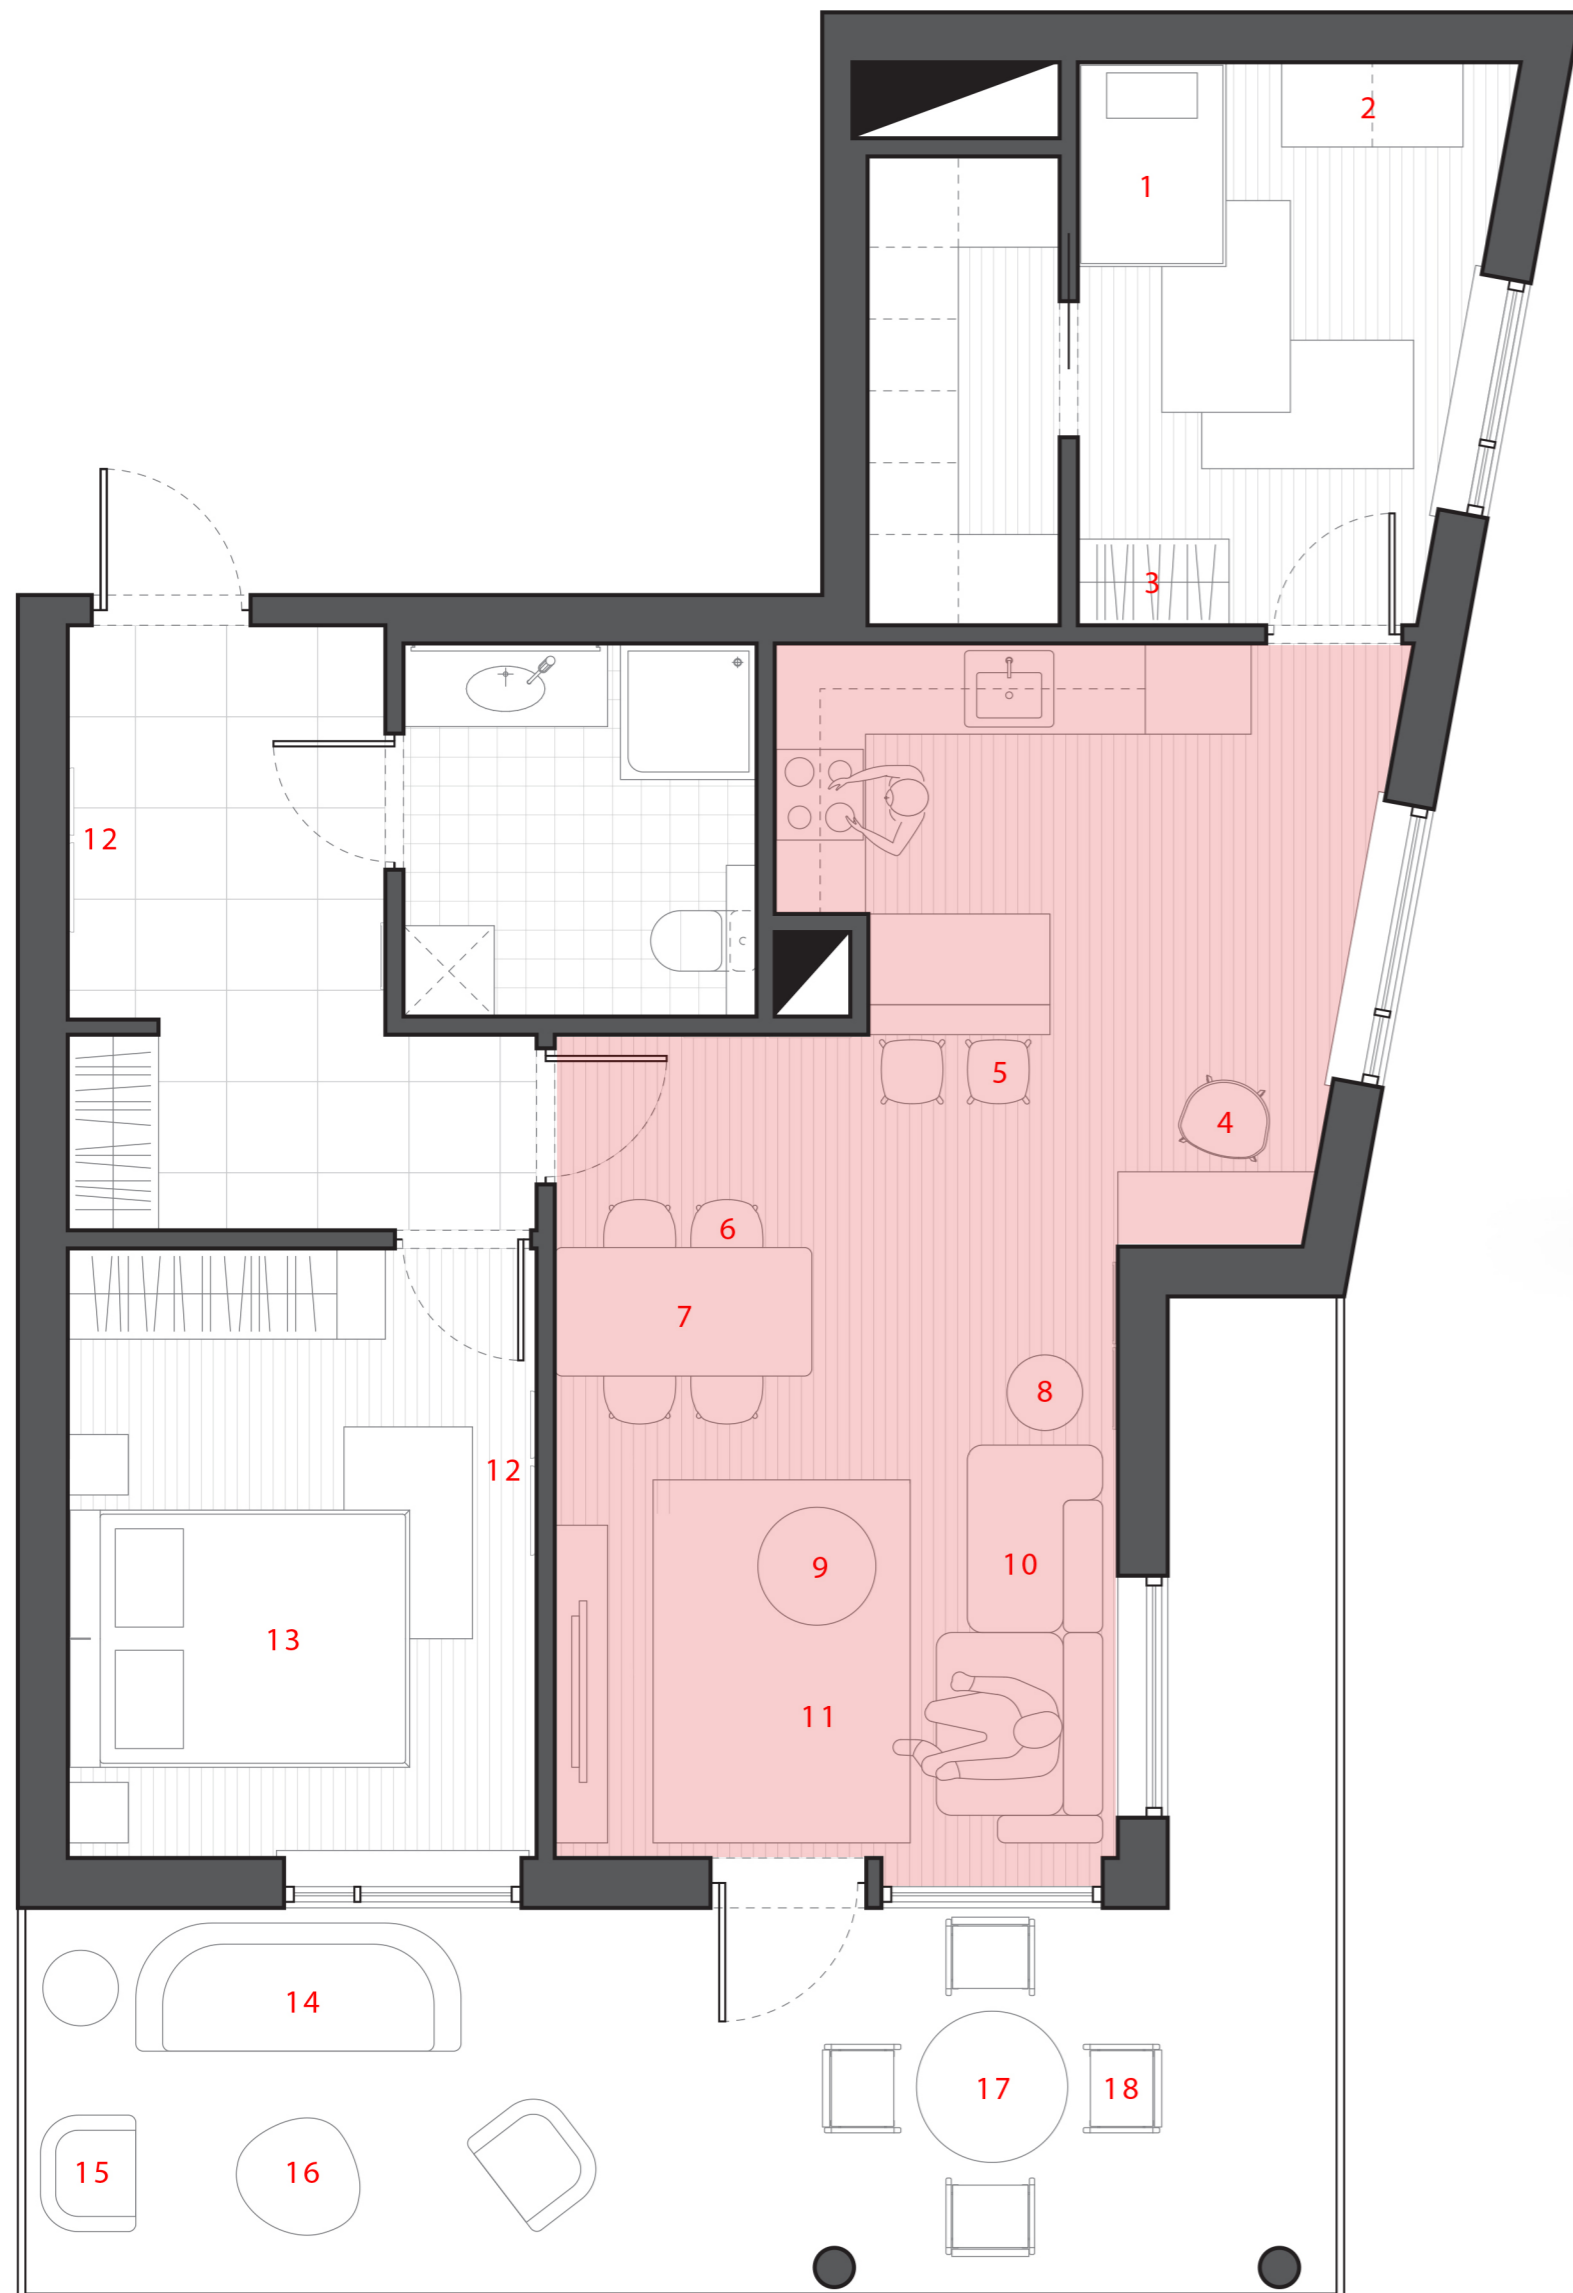

Floorplan

Legend

- 1.Hallway
- 2.Bathroom
- 3.Master bedroom
- 4.Storage
- 5.Baby's room
- 6.Kitchen
- 7.Working area
- 8.Living room
- 9.Balcony

Scale 1:50

Furniture Lists

Scale 1:50

1. BOSCO TOP COT LEBEBÈ
www.babyexpert.it
Quantity 1
Size: 113 X 98 X 135
Color: white/green

3. BOSCO LEBEBÈ WARDROBE
www.babyexpert.it
Quantity 1
Size: 192 X 57 X 100 cm
Color: white/green

2. BOSCO LEBEBÈ CHEST OF DRAWERS
www.babyexpert.it
Quantity 1
Size: 92 X 56 X 120 cm
Color: white/green

Furniture Lists

Scale 1:50

4. AAC 22 BLACK STAINED OAK VENEER
BLACK SIERRA SI1001 FIXED SEAT CUSHION
<http://hay.dk/ms-my>
Quantity 1

5. Form Barstool 65 cm black/oak
www.normann-copenhagen.com
Quantity 2

6. Chair Form Artisan
<http://www.artisan.ba>
Quantity 4
Finish: oak jahorina pigment AR1
With wooden seat CCNE1XXYY

7. 70/70 Table
www.muuto.com
Quantity 1
Size: 85 x 170 x 73 cm
Finishes: Oak/Black

8.. Tablo Table Small grey
www.normann-copenhagen.com
Quantity 1

9. Tablo Table Large black - black legs
www.normann-copenhagen.com
Quantity 1