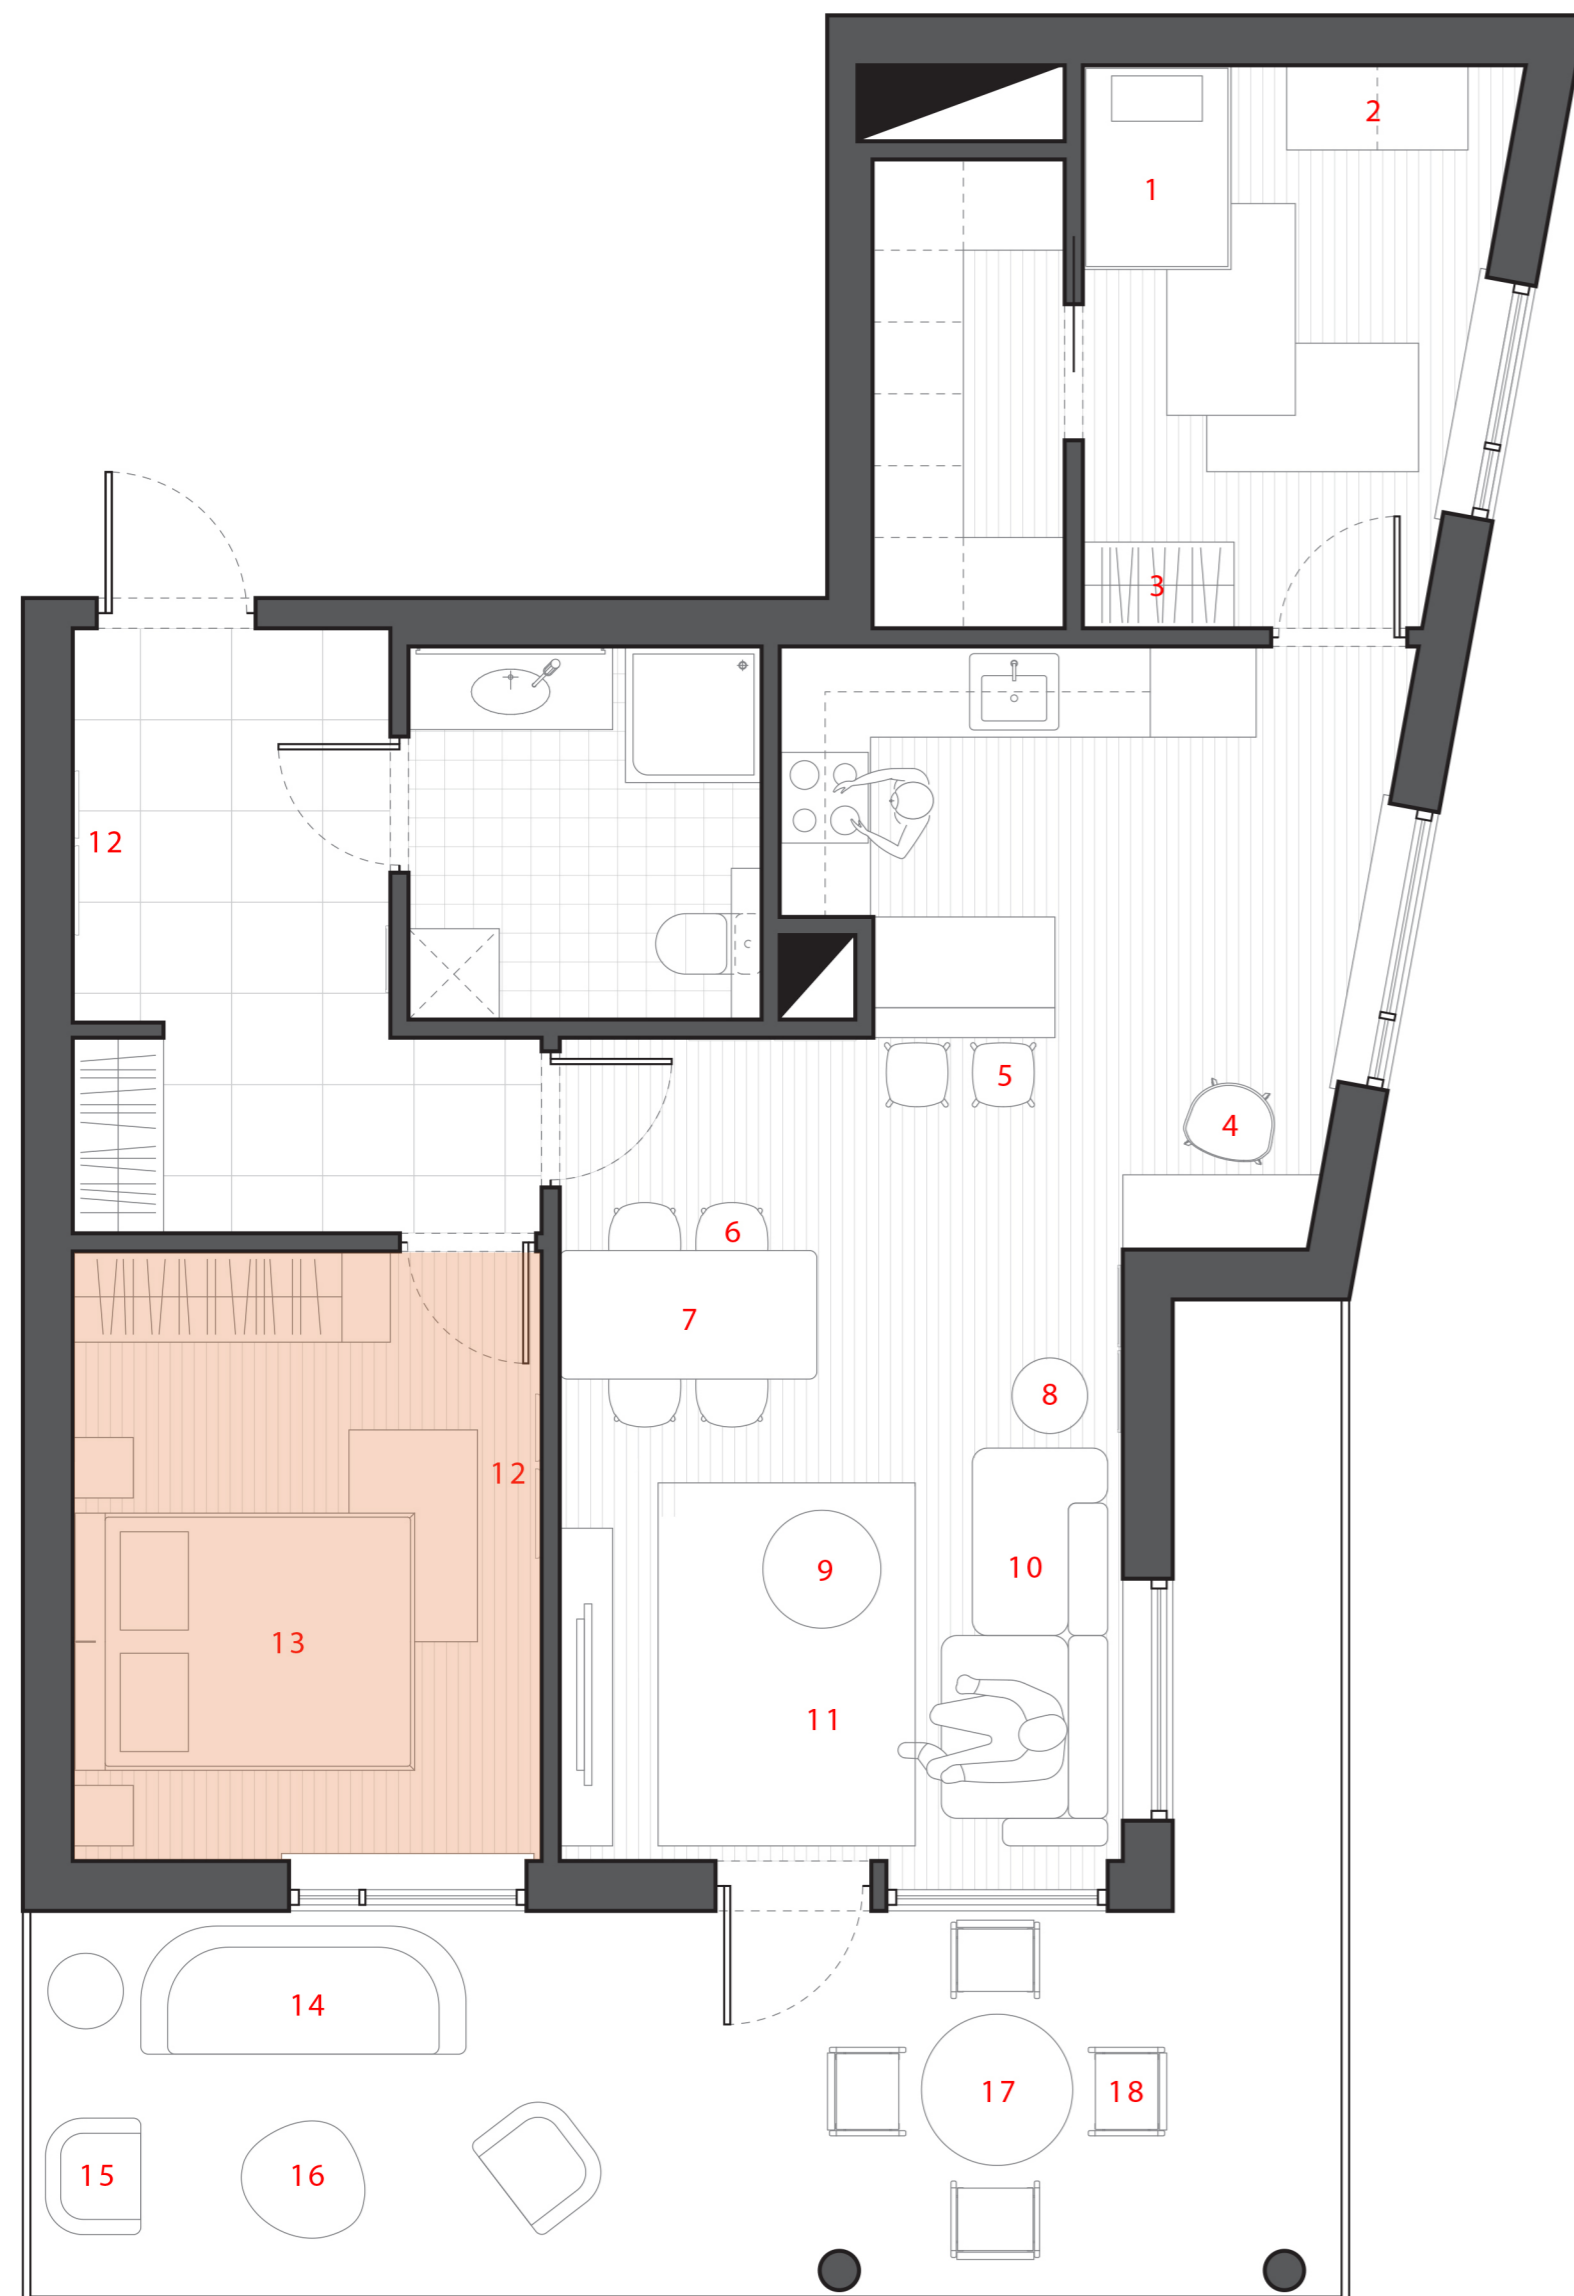

Floorplan

Legend

- 1.Hallway
- 2.Bathroom
- 3.Master bedroom
- 4.Storage
- 5.Baby's room
- 6.Kitchen
- 7.Working area
- 8.Living room
- 9.Balcony

Scale 1:50

Furniture Lists

Scale 1:50

1. BOSCO TOP COT LEBEBÈ
www.babyexpert.it
Quantity 1
Size: 113 X 98 X 135
Color: white/green

3. BOSCO LEBEBÈ WARDROBE
www.babyexpert.it
Quantity 1
Size: 192 X 57 X 100 cm
Color: white/green

2. BOSCO LEBEBÈ CHEST OF DRAWERS
www.babyexpert.it
Quantity 1
Size: 92 X 56 X 120 cm
Color: white/green

Furniture Lists

7. 70/70 Table
www.muuto.com
Quantity 1
Size: 85 x 170 x 73 cm
Finishes: Oak/Black

8.. Tablo Table Small grey
www.normann-copenhagen.com
Quantity 1

9. Tablo Table Large black - black legs
www.normann-copenhagen.com
Quantity 1

Furniture Lists

12. Framed Mirror
www.normann-copenhagen.com
2x Large with color rose
2x small with color grey

13. Selene
www.bebitalia.com

Scale 1:50

Furniture Lists

Scale 1:50

14. Ami outdoor seating B32CE
www.paolalenti.it
 Quantity 1
 Size: 214 x 86 cm
 Finishes:
 Base: Grafie ME021
 Structure weave: Rope Corda 10, two-colour T5867
 Seat and loose cushions upholstery fabric: Turchese LT027