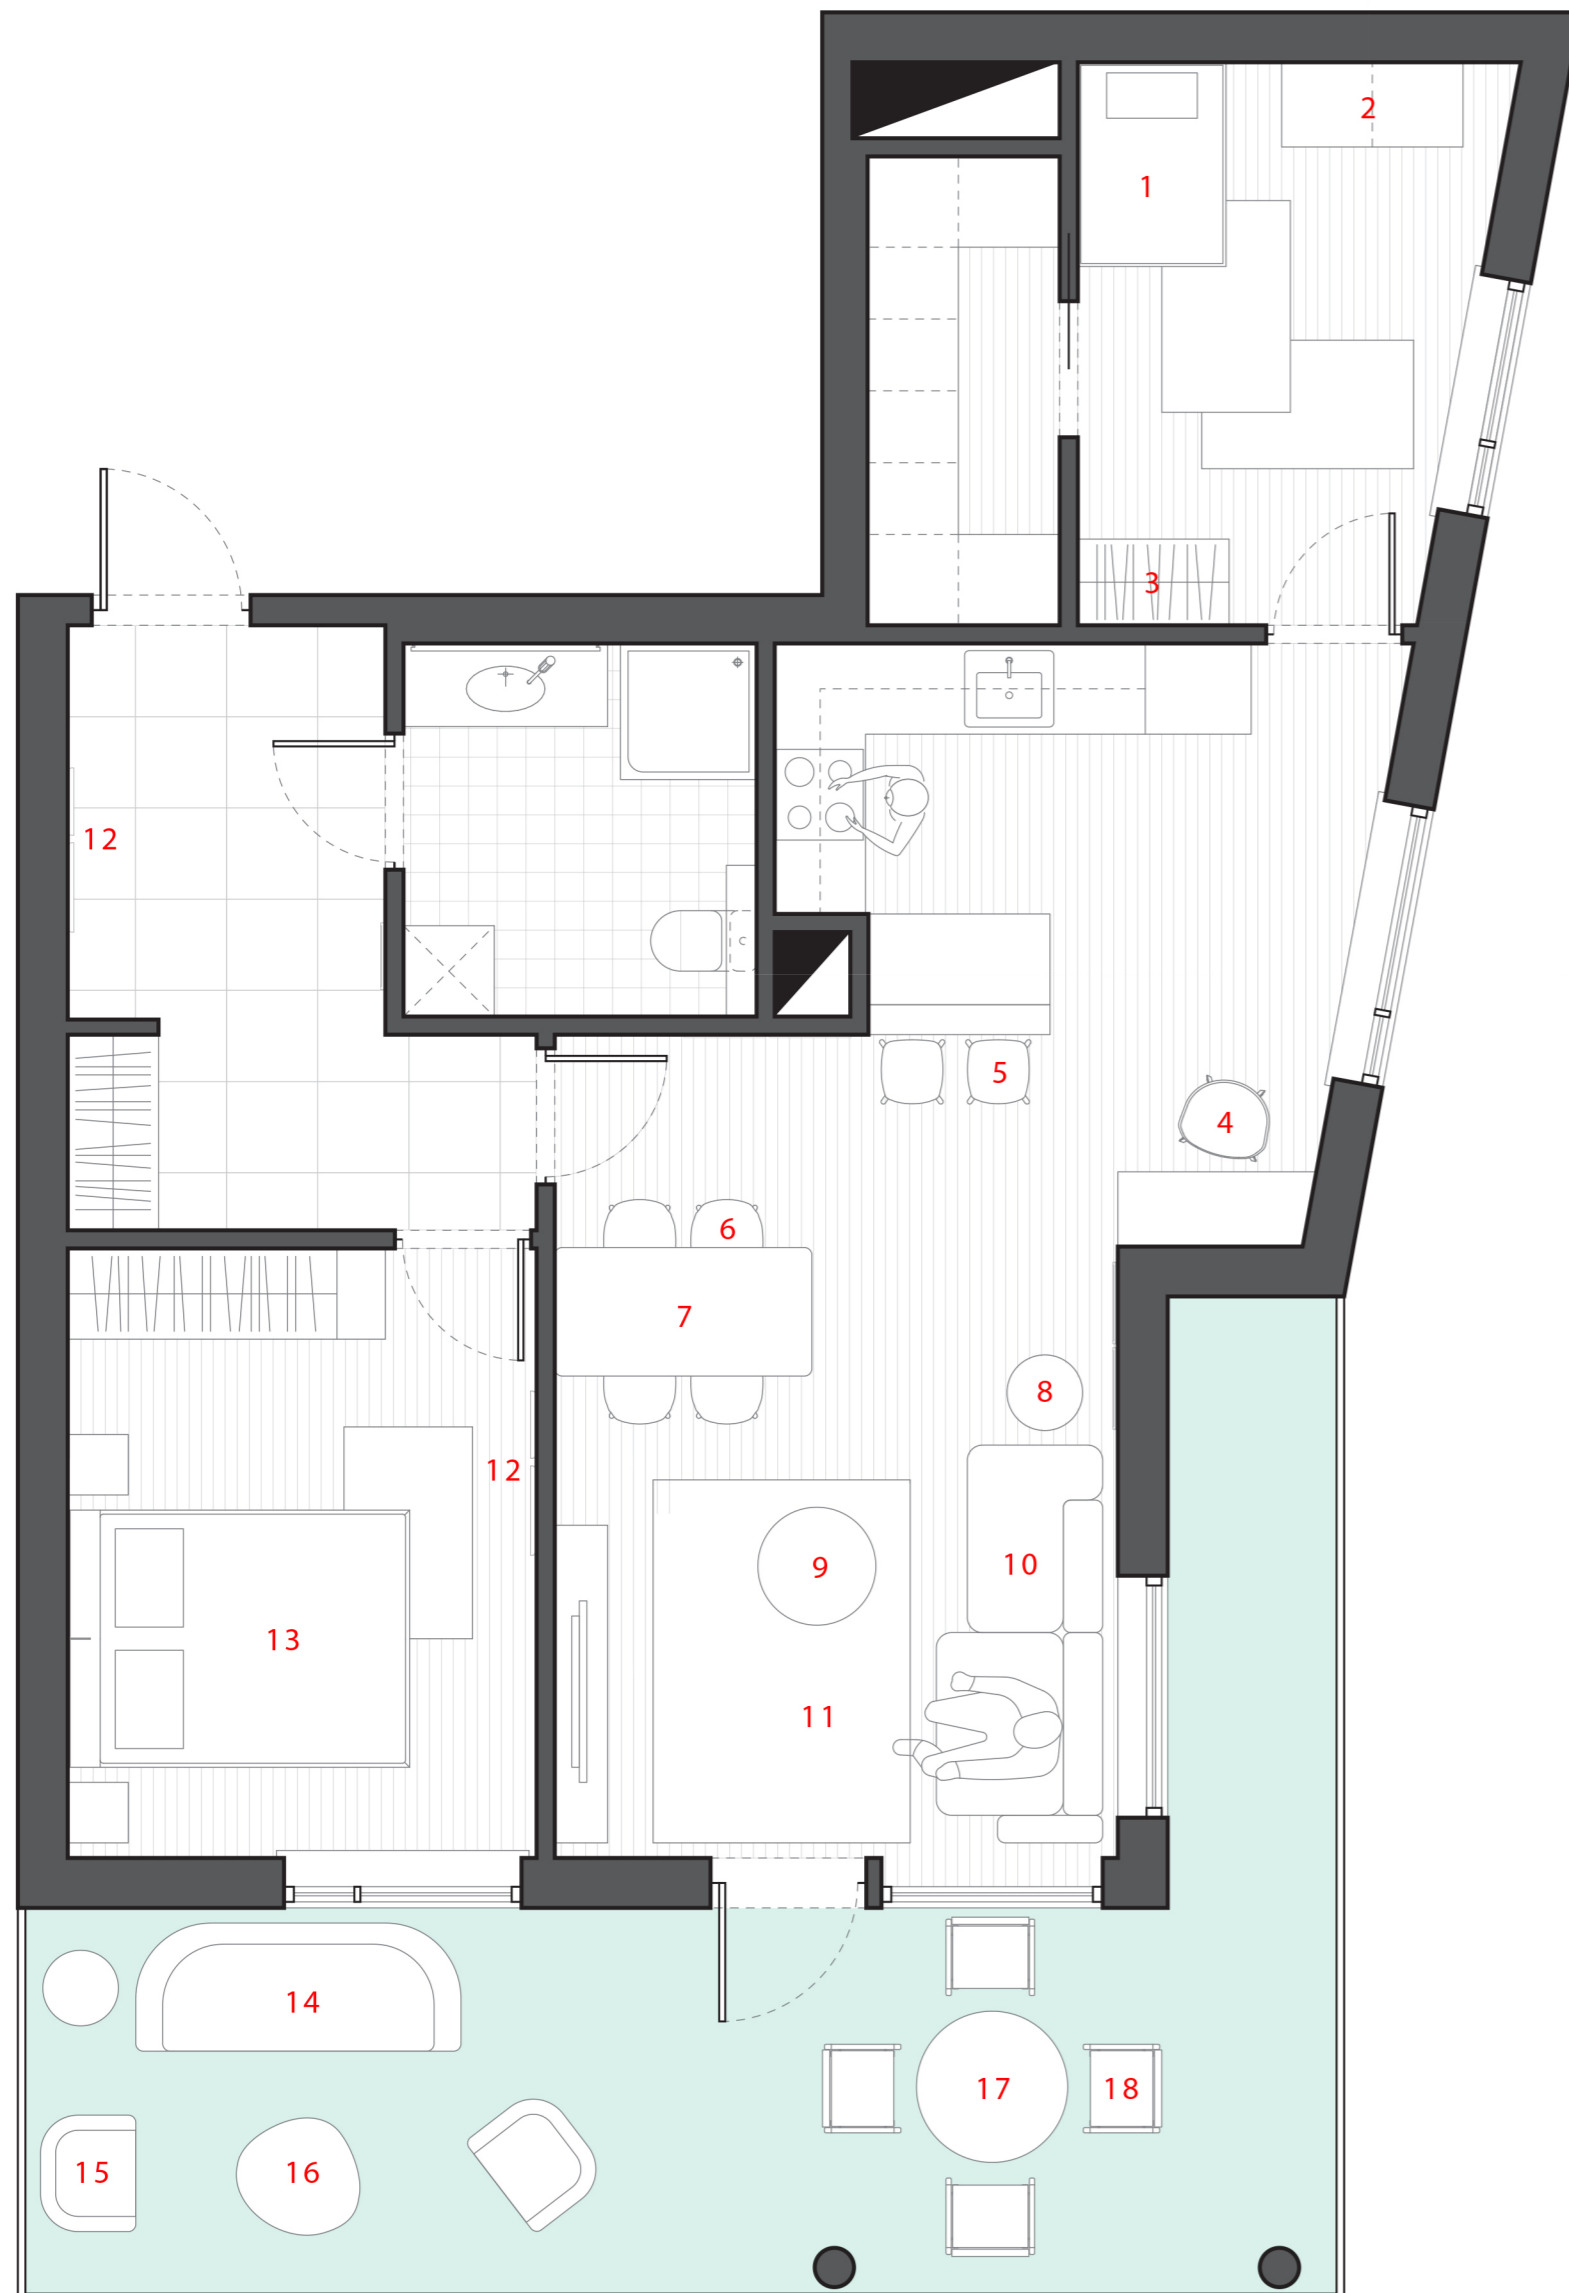

Floorplan

Legend

- 1.Hallway
- 2.Bathroom
- 3.Master bedroom
- 4.Storage
- 5.Baby's room
- 6.Kitchen
- 7.Working area
- 8.Living room
- 9.Balcony

Scale 1:50

Furniture Lists

Scale 1:50

1. BOSCO TOP COT LEBEBÈ
www.babyexpert.it
Quantity 1
Size: 113 X 98 X 135
Color: white/green

7. 70/70 Table
www.muuto.com
Quantity 1
Size: 85 x 170 x 73 cm
Finishes: Oak/Black

8.. Tablo Table Small grey
www.normann-copenhagen.com
Quantity 1

9. Tablo Table Large black - black legs
www.normann-copenhagen.com
Quantity 1

Furniture Lists

12. Framed Mirror
www.normann-copenhagen.com
2x Large with color rose
2x small with color grey

13. Selene
www.bebitalia.com

Scale 1:50

Furniture Lists

Scale 1:50

14. Ami outdoor seating B32CE
www.paolalenti.it
 Quantity 1
 Size: 214 x 86 cm
 Finishes:
 Base: Grafie ME021
 Structure weave: Rope Corda 10, two-colour T5867
 Seat and loose cushions upholstery fabric: Turchese LT027

16. Lever, outdoor side table B103AE
www.paolalenti.it
 Quantity 1
 Size: D 81 cm/ H 30cm
 Color: Ornue ME486

18. Portofino, outdoor chair B95A
www.paolalenti.it
 Quantity 4
 Size: 59x52x79cm
 Finishes:
 Base: Locust wood LE247
 Structure upholstery: Tamil TM20