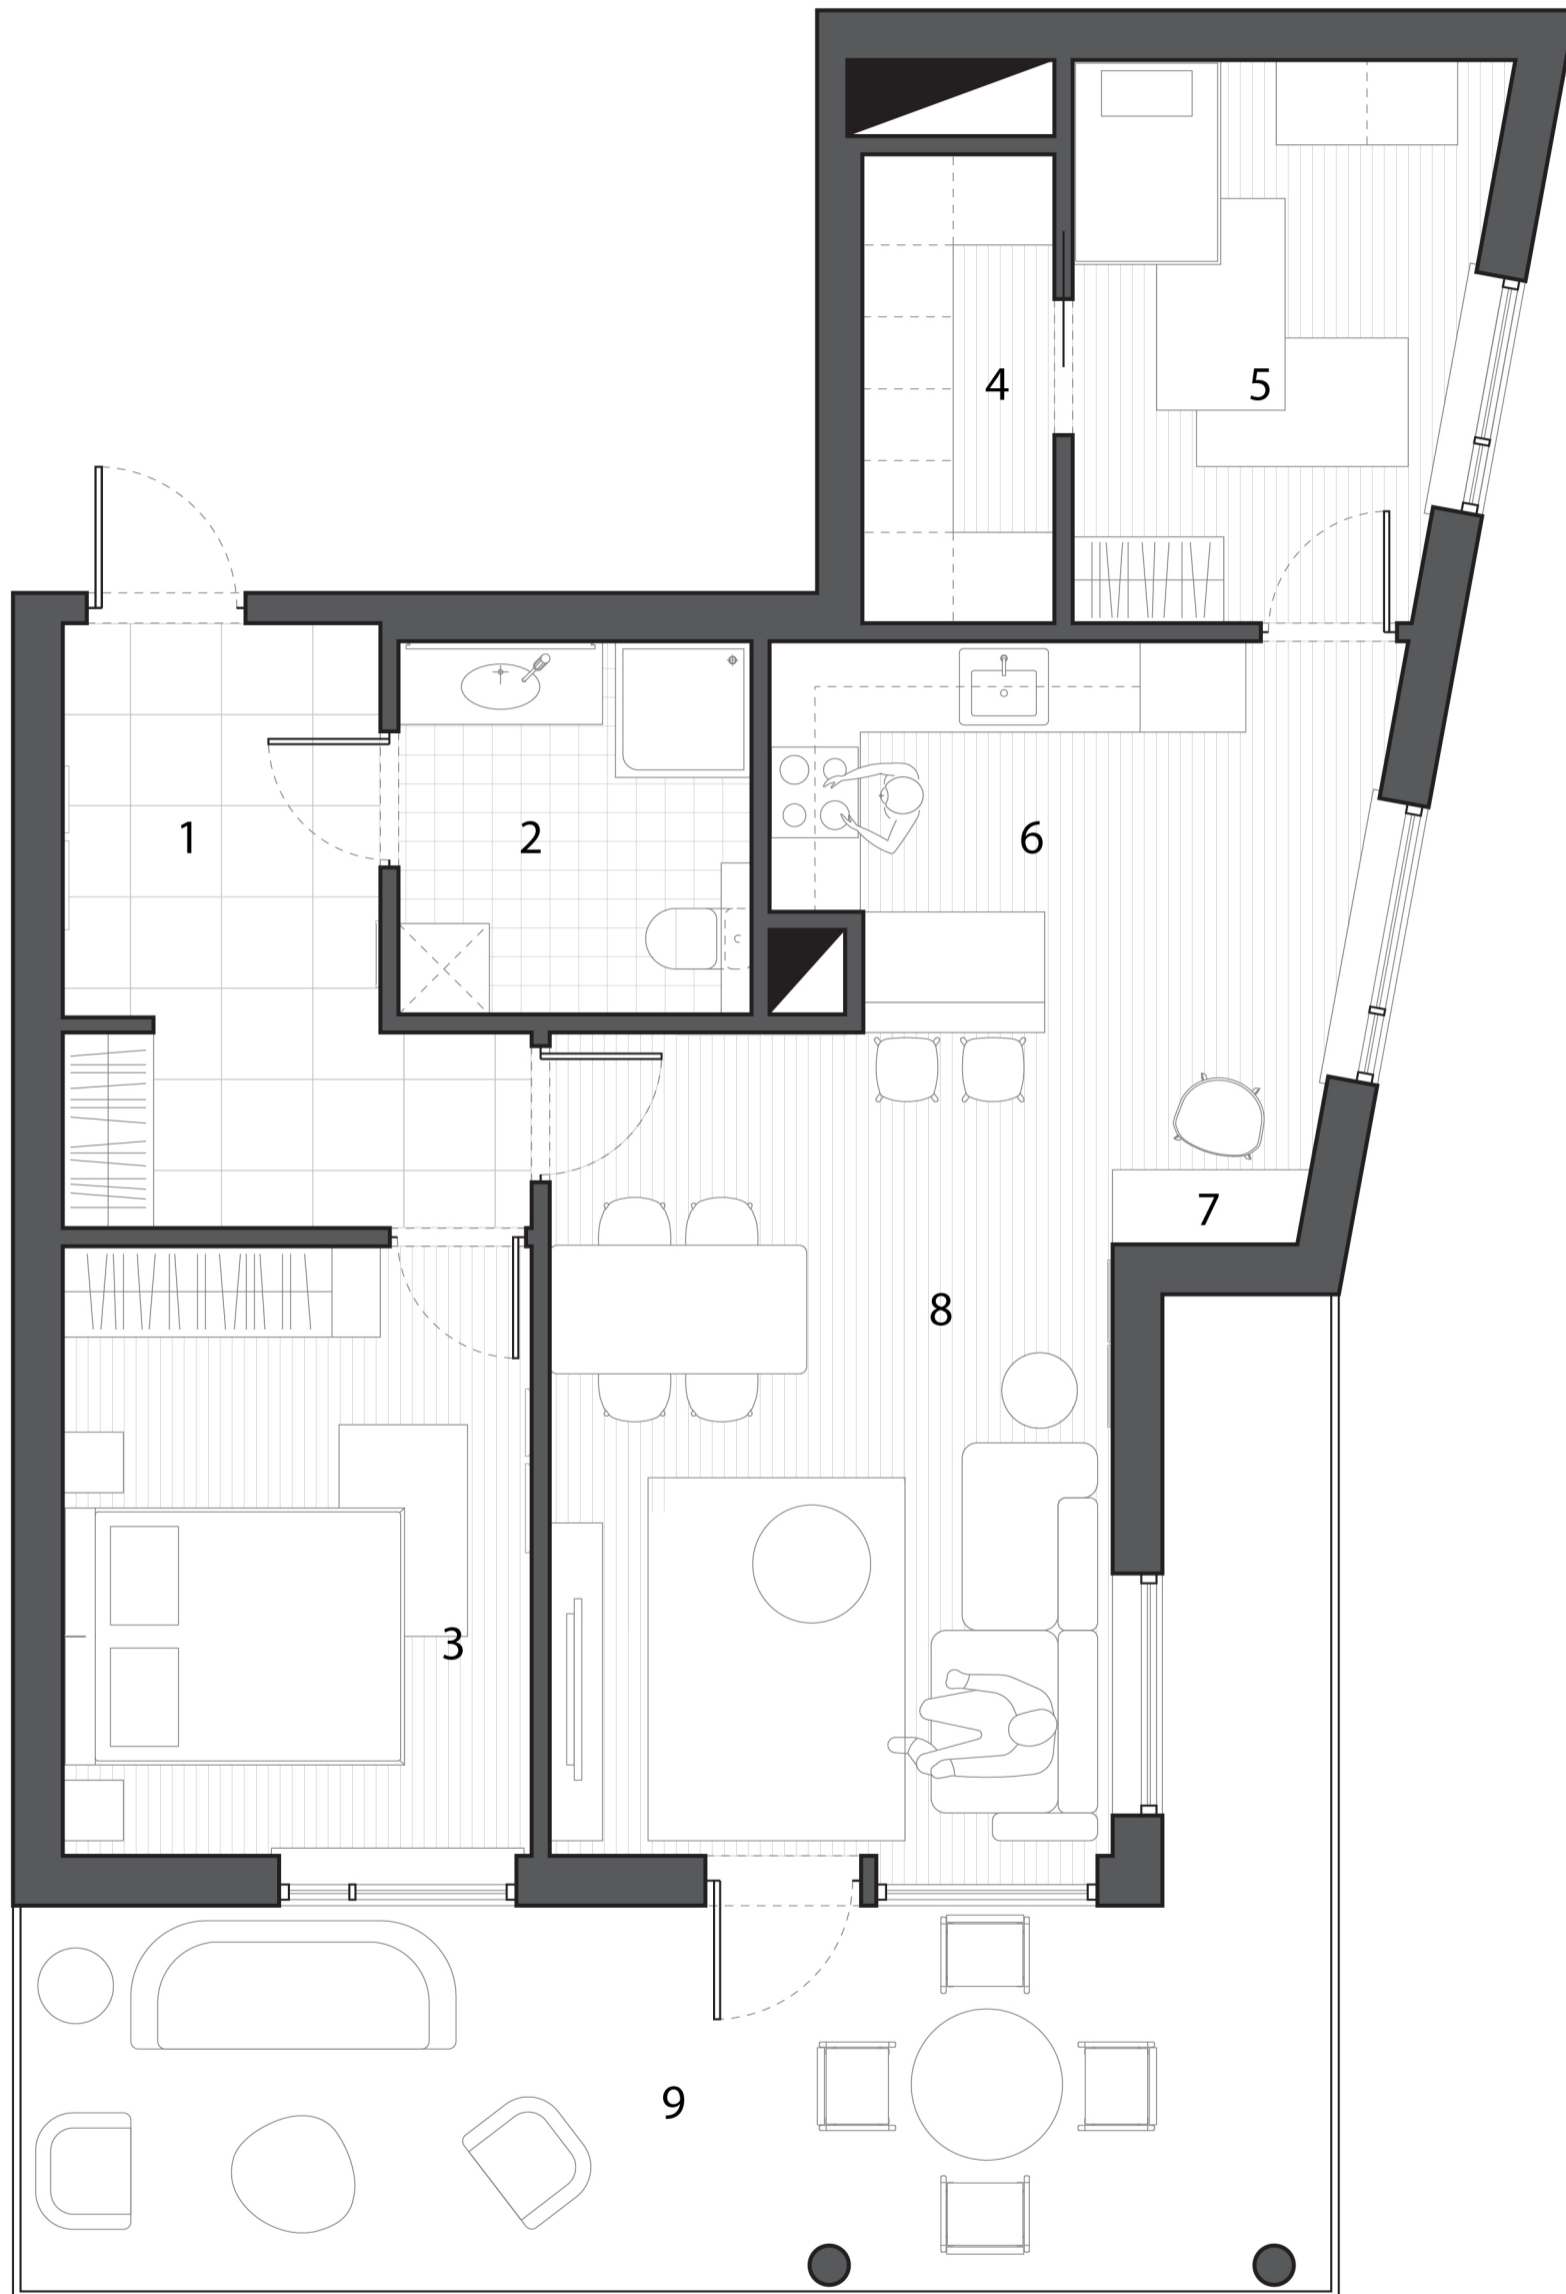

Floorplan

Legend

- 1.Hallway
- 2.Bathroom
- 3.Master bedroom
- 4.Storage
- 5.Baby's room
- 6.Kitchen
- 7.Working area
- 8.Living room
- 9.Balcony

Scale 1:50

Furniture Lists

Scale 1:50

1. BOSCO TOP COT LEBEBÈ
www.babyexpert.it
Quantity 1
Size: 113 X 98 X 135
Color: white/green

3. BOSCO LEBEBÈ WARDROBE
www.babyexpert.it
Quantity 1
Size: 192 X 57 X 100 cm
Color: white/green

2. BOSCO LEBEBÈ CHEST OF DRAWERS
www.babyexpert.it
Quantity 1
Size: 92 X 56 X 120 cm
Color: white/green

Furniture Lists

7. 70/70 Table
www.muuto.com
Quantity 1
Size: 85 x 170 x 73 cm
Finishes: Oak/Black

8.. Tablo Table Small grey
www.normann-copenhagen.com
Quantity 1

9. Tablo Table Large black - black legs
www.normann-copenhagen.com
Quantity 1

Furniture Lists

12. Framed Mirror
www.normann-copenhagen.com
2x Large with color rose
2x small with color grey

13. Selene
www.bebitalia.com

Scale 1:50

Furniture Lists

Scale 1:50

14. Ami outdoor seating B32CE
www.paolalenti.it
 Quantity 1
 Size: 214 x 86 cm
 Finishes:
 Base: Grafie ME021
 Structure weave: Rope Corda 10, two-colour T5867
 Seat and loose cushions upholstery fabric: Turchese LT027